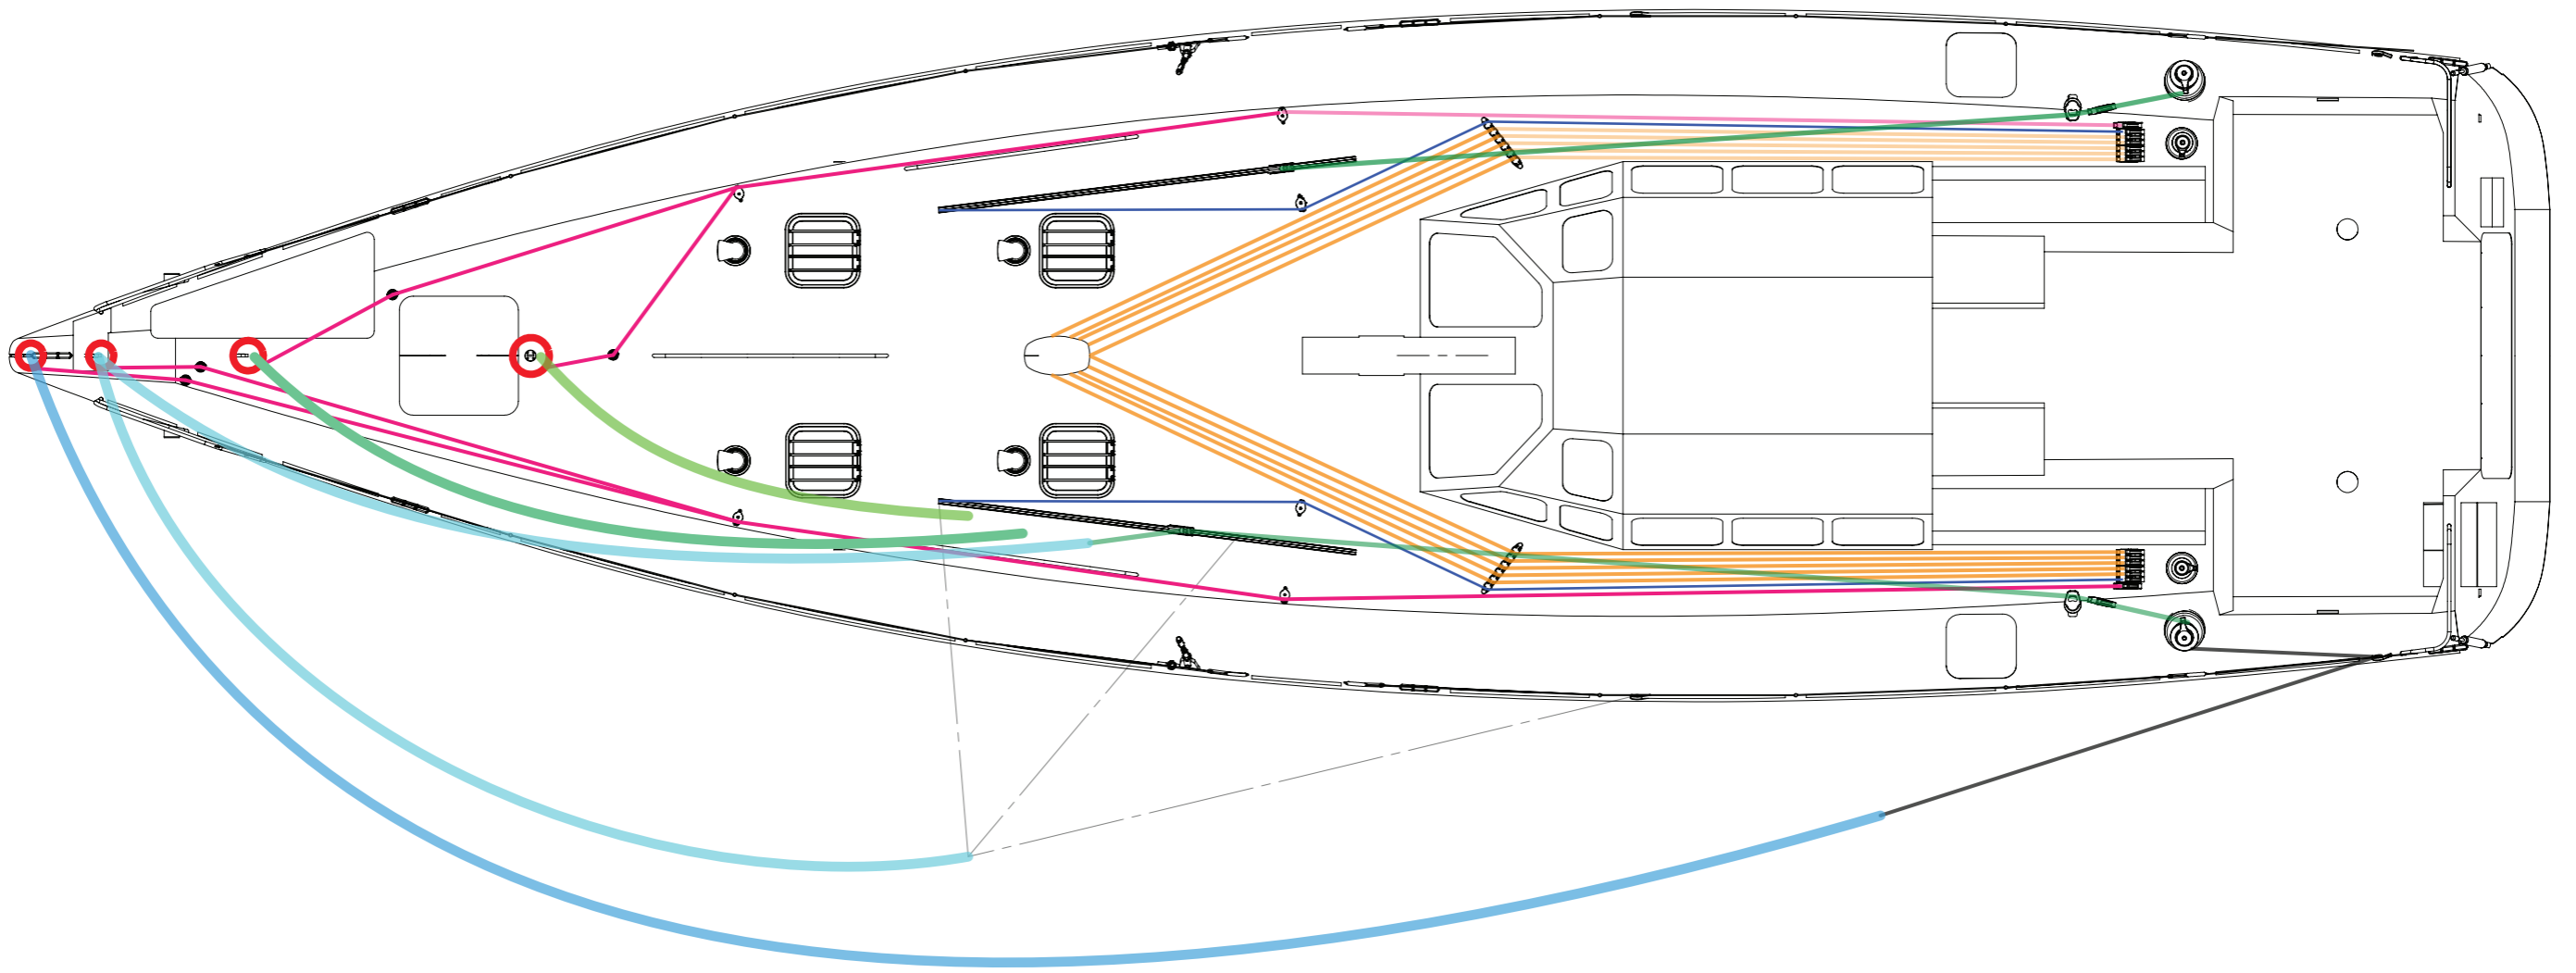

Revision History		
Rev	Description	Date

TITLE <b>DECK LAYOUT</b>			
HULL VER 10.4_D	DATE 2010-03-03	MATERIAL	WEIGHT
COPYRIGHT © 2008 Jesper Weissglas Distributed under: Creative Commons AT-NC-SA license			
SCALE:1:50	P/N: Deck Layout		